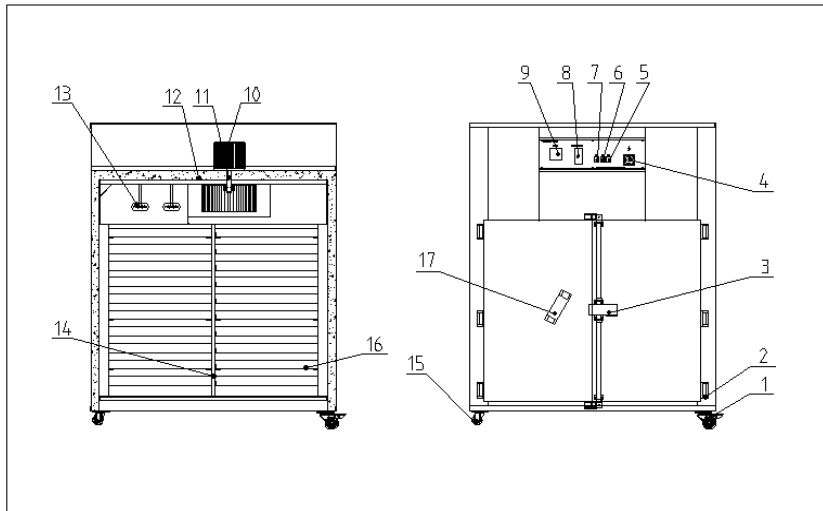

3. Assembly Drawing (CD-20/20L(HT))

Remarks: Please refer to material list 4 for specific explanation of the Arabic numbers in parts drawing.

4. Parts List(CD-20/20L(HT))

No.	Name	Part No.	
		CD-20-(HT)(50Hz/60Hz)	CD-20L-(HT)
1	3" Brake castor	YW03000300000	YW03000300000
2	Oven Door Back Button	BW09000200100	BW09000200100
3	Mechanical door handle	-	-
4	Main power switch	YE10636300000	YE10636300000
5	Motor switch	YE10210400000	YE10210400000
6	Electric heating switch	YE10210400000	YE10210400000
7	Timer switch	YE10220600000	YE10220600000
8	Temperature controller	YE80002200900	YE80002200900
9	Timer	YE80485200100	YE80485200100
10	Motor	YM10290400000	YM10290400000
11	Motor longer shaft	BH11203600010	BH11203600010
12	Motor blade	50Hz:YW09001200400	YW09001200400
		60Hz:YW09105200100	
13	Heating wire*	BH70094502050	BH70204500250
14	Intermediate support frame	-	-
15	3" Movable castors	YW03000300200	YW03000300200
16	Pallet	-	-
17	Oven Handle	YW09000300200	YW09000300200

* means possible broken parts. ** means easy broken part. and spare backup is suggested.

Please confirm the version of manual before placing the purchase order to guarantee that the item number of the spare part is in accordance with the real object.