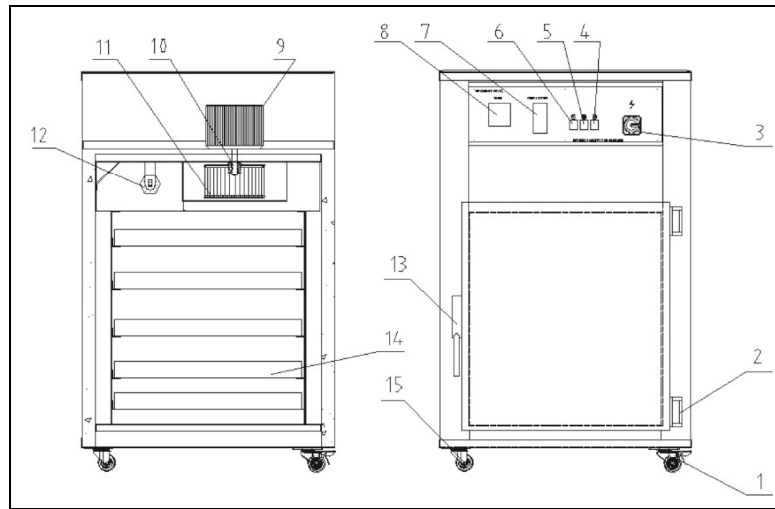

1. Assembly Drawing (CD-5/9(HT))

Remarks: Please refer to material list 2 for specific explanation of the Arabic numbers in parts drawing.

2. Parts List(CD-5/9(HT))

No.	Name	Part No.		
		CD-5-(HT)(50Hz/60Hz)	CD-9(50Hz/60Hz)	CD-9-HT(50Hz/60Hz)
1	3" Brake castor	YW03000300000	YW03000300000	YW03000300000
2	Oven Door Back Button	BW09000200100	BW09000200100	BW09000200100
3	Main power switch	YE10021160000	YE10021160000	YE10021160000
4	Motor switch	YE10210400000	YE10210400000	YE10210400000
5	Electric heating switch	YE10210400000	YE10210400000	YE10210400000
6	Timer switch	YE10220600000	YE10220600000	YE10220600000
7	Temperature controller	YE80002200900	YE80002200900	YE80002200900
8	Timer	YE80485200100	YE80485200100	YE80485200100
9	Motor	50Hz:YM10271100000	50Hz:YM10271100000	YM10271200000
		60Hz:YM10271200000	60Hz:YM10271200000	
10	Motor longer shaft	BH11053800010	BH11053800010	BH11053800010
11	Motor blade	50Hz:YW09007500100	50Hz:YW09007500100	50Hz:YW09945140000
		60Hz:YW09000701100	60Hz:YW09000701100	60Hz:YW09000701100
12	Heating wire*	BH70050402050	BH70094502050	BH70094502050
13	Door straight lock	YW00000000000	YW00000000000	YW00000000000
14	Pallet	-	-	-
15	3" Movable castors	YW03000300200	YW03000300200	YW03000300200