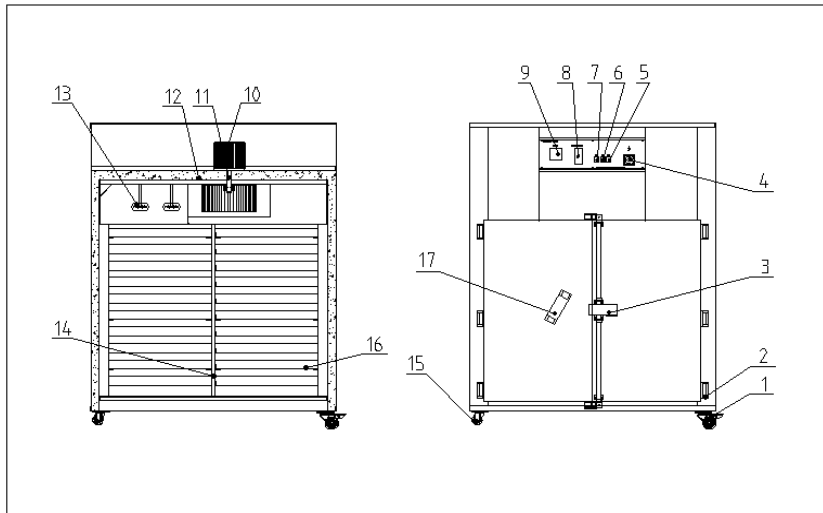

3. Assembly Drawing (CD-20/20L(HT))

Remarks: Please refer to material list 4 for specific explanation of the Arabic numbers in parts drawing.

4. Parts List (CD-20/20L(HT))

No.	Name	Part No.	
		CD-20-(HT)(50Hz/60Hz)	CD-20L-(HT)
1	3" Brake castor	YW03000300000	YW03000300000
2	Oven Door Back Button	BW09000200100	BW09000200100
3	Mechanical door handle	-	-
4	Main power switch	YE10323200000	YE10323200000
5	Motor switch	YE10210400000	YE10210400000
6	Electric heating switch	YE10210400000	YE10210400000
7	Timer switch	YE10210600000	YE10210600000
8	Temperature controller	YE80002200900	YE80002200900
9	Timer	YE80485200100	YE80485200100
10	Motor	YM10290400000	YM10290400000
11	Motor longer shaft	BH11203600010	BH11203600010
12	Motor blade	50Hz:YW09001200400	YW09001200400
		60Hz:YW09105200100	
13	Heating wire*	BH70094500050	BH70204500150
14	Intermediate support frame	-	-
15	3" Movable castors	YW03000300200	YW03000300200
16	Pallet	-	-
17	Oven Handle	YW09000300200	YW09000300200

* means possible broken parts. ** means easy broken part. and spare backup is suggested.

Please confirm the version of manual before placing the purchase order to guarantee that the item number of the spare part is in accordance with the real object.