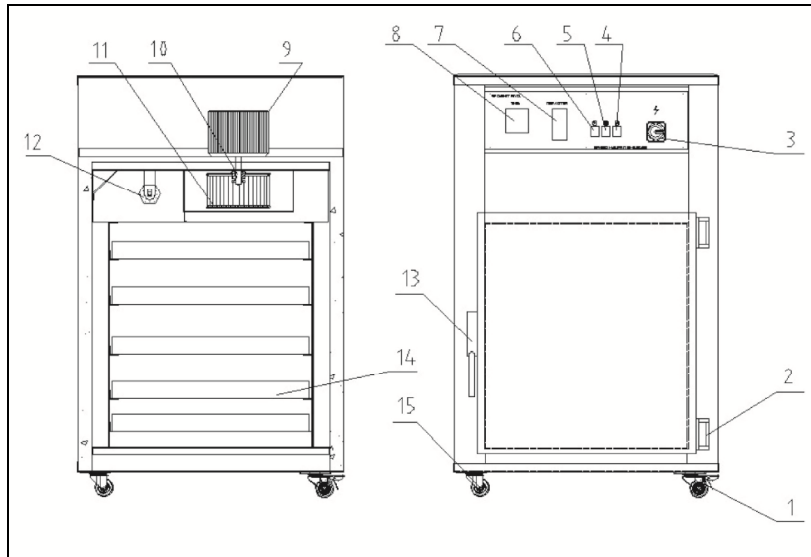

## 1. Assembly Drawing (CD-5/9(HT))

Remarks: Please refer to material list 2 for specific explanation of the Arabic numbers in parts drawing.

## 2. Parts List (CD-5/9(HT))

No.	Name	Part No.		
		CD-5-(HT)(50Hz/60Hz)	CD-9(50Hz/60Hz)	CD-9-HT(50Hz/60Hz)
1	3" Brake castor	YW03000300000	YW03000300000	YW03000300000
2	Oven Door Back Button	BW09000200100	BW09000200100	BW09000200100
3	Main power switch	YE10021160000	YE10021160000	YE10021160000
4	Motor switch	YE10210400000	YE10210400000	YE10210400000
5	Electric heating switch	YE10210400000	YE10210400000	YE10210400000
6	Timer switch	YE10220600000	YE10220600000	YE10220600000
7	Temperature controller	YE80002200900	YE80002200900	YE80002200900
8	Timer	YE80485200100	YE80485200100	YE80485200100
9	Motor	50Hz:YM10271100000 60Hz:YM10271200000	50Hz:YM10271100000 60Hz:YM10271200000	YM10271200000
10	Motor longer shaft	BH11053800010	BH11053800010	BH11053800010
11	Motor blade	50Hz:YW09007500100 60Hz:YW09000701100	50Hz:YW09007500100 60Hz:YW09000701100	50Hz:YW09945140000 60Hz:YW09000701100
12	Heating wire*	BH70050400050	BH70094500050	BH70094500050
13	Door straight lock	YW00000000000	YW00000000000	YW00000000000
14	Pallet	-	-	-
15	3" Movable castors	YW03000300200	YW03000300200	YW03000300200